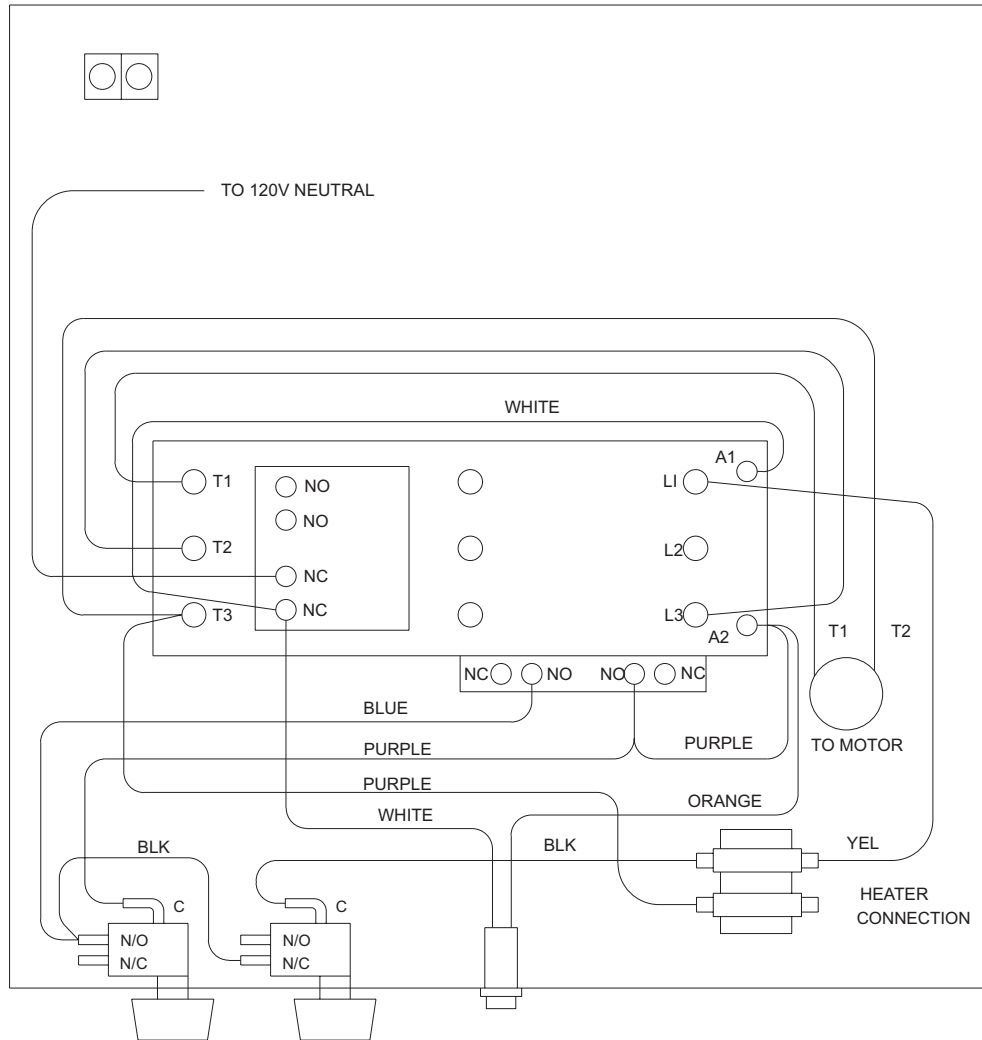

5-15HP 1PHASE WIRING DIAGRAM

DC-1576